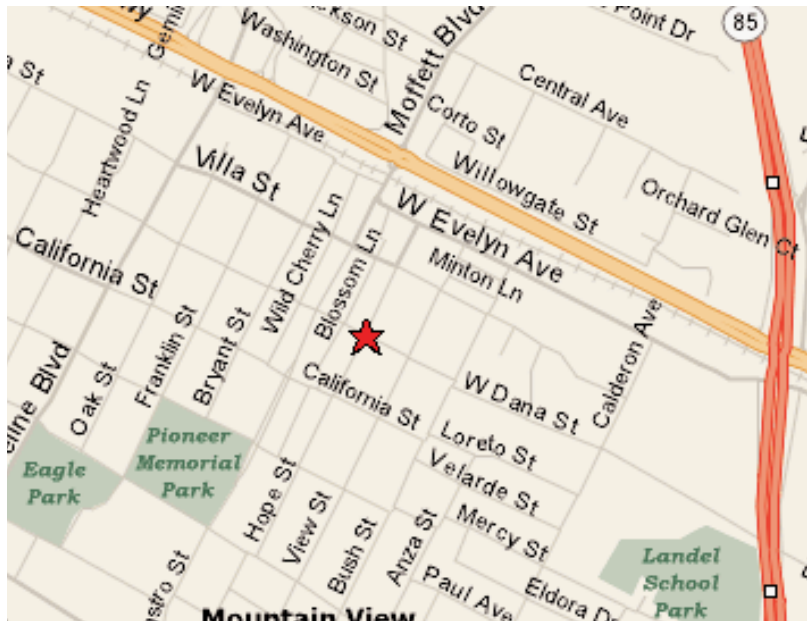

COMMUNITY CARE EDUCATIONAL SERVICES

694 West Dana St., Mountain View, CA 94041
650.988.0828 or 408.773.8850 Fax 650.988.0890
info@cceducationalservices.com
www.cceducationalservices.com

R&M Center 694 West Dana Street

We are located at R&M Center in downtown Mountain View. We are easily accessible by public transportation and all major freeways, following the directions below.

FROM 880/237:

- Take 880 to 237 West (towards Mountain View).
- 237 ends at El Camino Real (82).
- Turn Right onto El Camino Real.
- Turn Right onto Castro Street.
- Turn Right onto West Dana Street.
- CCES is located at 694 West Dana Street (corner of Hope Street).
- There is FREE parking available at the back of the building.

FROM 101:

- From 101, exit Moffett Field.
- Immediately turn Left onto Moffett Boulevard.
- Continue for approximately 1 mile until you pass Central Expressway and railroad tracks.
- Moffett Boulevard becomes Castro Street.
- Turn Left onto Dana Street.
- CCES is located at 694 West Dana Street (corner of Hope Street).
- There is FREE parking available at the back of the building.

FROM 280/85:

- Take 280 to Route 85.
- Exit Evelyn Street.
- Turn Left onto Evelyn Street.
- Turn Left onto Hope Street.
- CCES is located at 694 West Dana Street (corner of Hope Street).
- There is FREE parking available at the back of the building.

CALTRAIN AND LIGHT RAIL:

- Take train to Downtown Mountain View station.
- Walk 2 blocks along Hope Street into downtown.
- CCES is located at 694 West Dana Street (corner of Hope Street).